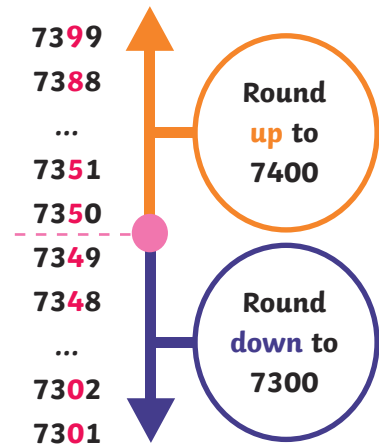

Year 5 Number and Place Value

Place Value to One Million

M Millions 1 000 000	Hth Hundred Thousands 100 000	Tth Ten Thousands 10 000	Th Thousands 1000	H Hundreds 100	T Tens 10	O Ones 1	t Tenths 0.1	h Hundredths 0.01	th Thousandths 0.001

Count Forwards and Backwards through 0

Roman Numerals to 1000

- I = ONE
- V = five
- X = ten
- L = fifty
- C = hundred
- D = five hundred
- M = thousand

Rounding to Nearest 10

Remember: The red digit is the one to consider.

Rounding to Nearest 100

Remember: The red digit is the one to consider.

Rounding to Nearest 1000

Remember: The red digit is the one to consider.

Rounding to Nearest 10 000

Remember: The red digit is the one to consider.

Rounding to Nearest 100 000

Remember: The red digit is the one to consider.