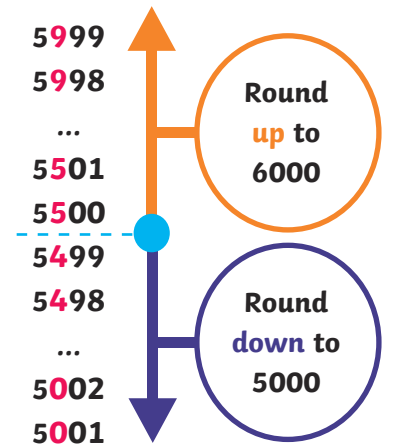

Year 5 Number and Place Value

Place Value to One Million

M Millions 1 000 000	Hth Hundred Thousands 100 000	Tth Ten Thousands 10 000	Th Thousands 1000	H Hundreds 100	T Tens 10	O Ones 1	t Tenths 0.1	h Hundredths 0.01	th Thousandths 0.001

Count Forwards and Backwards through 0

Roman Numerals to 1000

- I = ONE
- V = five
- X = ten
- L = fifty
- C = hundred
- D = five hundred
- M = thousand

Rounding to Nearest 10

Remember: The red digit is the one to consider.

Rounding to Nearest 100

Remember: The red digit is the one to consider.

Rounding to Nearest 1000

Remember: The red digit is the one to consider.

Rounding to Nearest 10 000

Remember: The red digit is the one to consider.

Rounding to Nearest 100 000

Remember: The red digit is the one to consider.