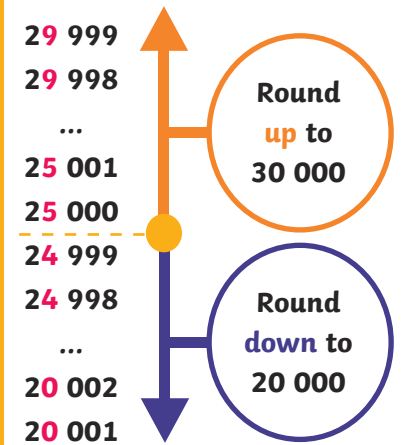

Count Forwards and Backwards through 0

Roman Numerals to 1000

- I = ONE
- V = five
- X = ten
- L = fifty
- C = hundred
- D = five hundred
- M = thousand

Rounding to Nearest 10

Remember: The red digit is the one to consider.

Rounding to Nearest 100

Remember: The red digit is the one to consider.

Rounding to Nearest 1000

Remember: The red digit is the one to consider.

Rounding to Nearest 10 000

Remember: The red digit is the one to consider.

Rounding to Nearest 100 000

Remember: The red digit is the one to consider.