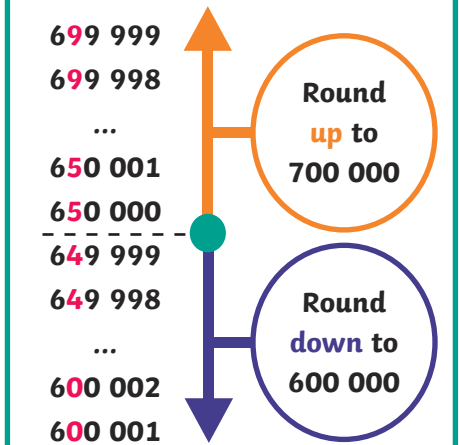

Count Forwards and Backwards through 0

Roman Numerals to 1000

- I = ONE
- V = five
- X = ten
- L = fifty
- C = hundred
- D = five hundred
- M = thousand

Rounding to Nearest 10

Remember: The red digit is the one to consider.

Rounding to Nearest 100

Remember: The red digit is the one to consider.

Rounding to Nearest 1000

Remember: The red digit is the one to consider.

Rounding to Nearest 10 000

Remember: The red digit is the one to consider.

Rounding to Nearest 100 000

Remember: The red digit is the one to consider.