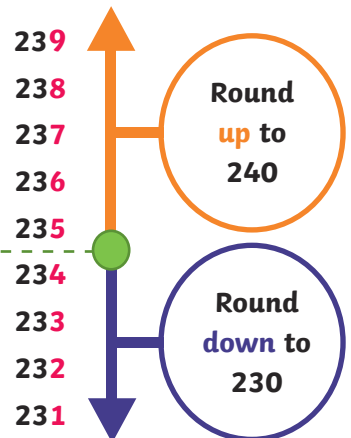

Count Forwards and Backwards through 0

Roman Numerals to 1000

- I = ONE
- V = five
- X = ten
- L = fifty
- C = hundred
- D = five hundred
- M = thousand

Rounding to Nearest 10

Remember: The red digit is the one to consider.

Rounding to Nearest 100

Remember: The red digit is the one to consider.

Rounding to Nearest 1000

Remember: The red digit is the one to consider.

Rounding to Nearest 10 000

Remember: The red digit is the one to consider.